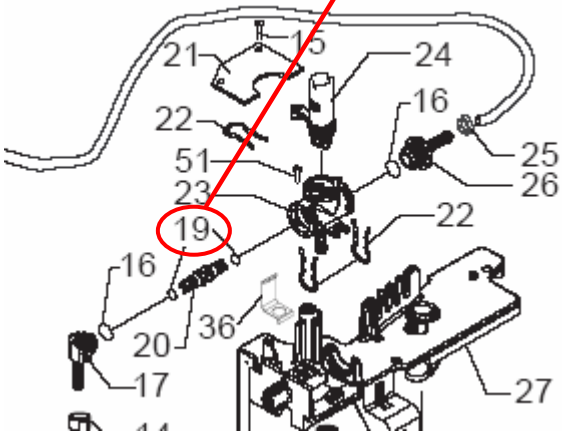

TOP WORK

Pos. 19 OR in Viton green colour 12000541 ( New item code for EPDM OR black colour 12000890 )